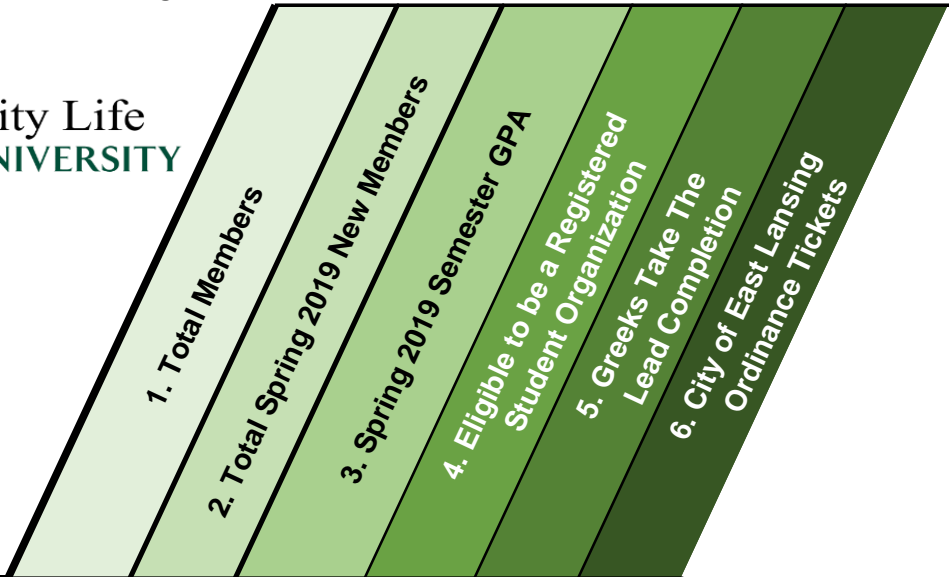

# Spring 2019 Fraternity & Sorority Community Card

- 1- Total members reported to Michigan State Fraternity & Sorority Life.
- 2- The Spring 2019 Semester Grade Point Average for each chapter.
- 3- Is eligible to be a Registered Student Organization at Michigan State University.
- 4- Full Completion of the 'Greeks Take The Lead' mandatory workshops on sexual violence.
- 5- City Ordinance tickets issued by the City of East Lansing.

Fraternity & Sorority Life  
MICHIGAN STATE UNIVERSITY

The Fraternity & Sorority Community Card shows a snapshot of key measures for each chapter in the governing councils: Interfraternity Council (IFC), Multicultural Greek Council (MGC), National Pan-Hellenic Council (NPHC) and Panhellenic Council (PC). The data is gathered from reporting by each chapter and council.