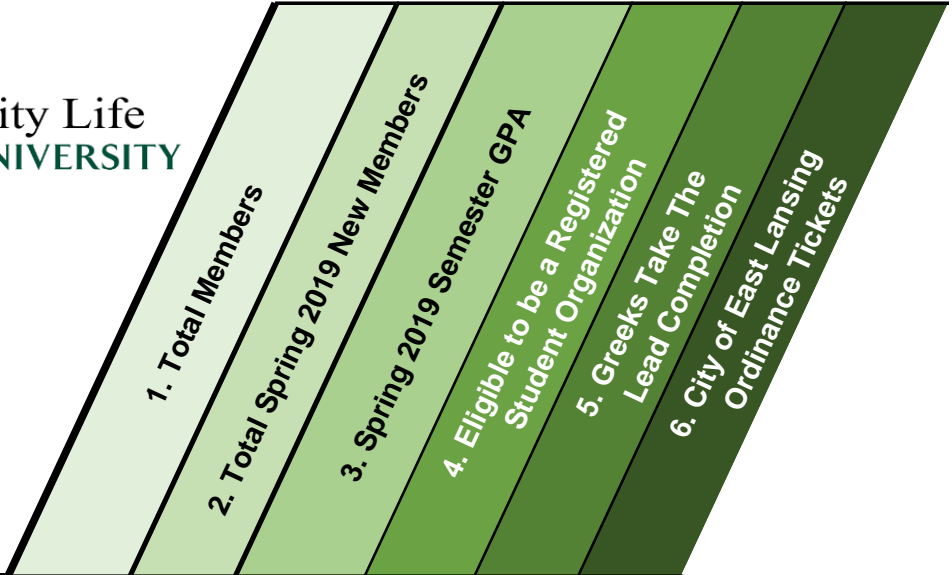

Spring 2019 Fraternity & Sorority Community Card

- 1- Total members reported to Michigan State Fraternity & Sorority Life.
- 2- The Spring 2019 Semester Grade Point Average for each chapter.
- 3- Is eligible to be a Registered Student Organization at Michigan State University.
- 4- Full Completion of the 'Greeks Take The Lead' mandatory workshops on sexual violence.
- 5- City Ordinance tickets issued by the City of East Lansing.

Fraternity & Sorority Life
MICHIGAN STATE UNIVERSITY

The Fraternity & Sorority Community Card shows a snapshot of key measures for each chapter in the governing councils: Interfraternity Council (IFC), Multicultural Greek Council (MGC), National Pan-Hellenic Council (NPHC) and Panhellenic Council (PC). The data is gathered from reporting by each chapter and council.

	1. Total Members	2. Total Spring 2019 New Members	3. Spring 2019 Semester GPA	4. Eligible to be a Registered Student Organization	5. Greeks Take The Lead Completion	6. City of East Lansing Ordinance Tickets
Psi Upsilon	80	18	3.03	Yes	Yes	0
Sigma Alpha Epsilon	41	14	3.21	Yes	Yes	0
Sigma Alpha Mu	22	5	2.73	Yes	Yes	0
Sigma Beta Rho	43	5	3.31	Yes	Yes	0
Sigma Delta Tau	141	8	3.34	Yes	Yes	0
Sigma Gamma Rho	4	3	2.38	Yes	Yes	0
Sigma Kappa	122	0	3.42	Yes	Yes	0
Sigma Lambda Beta	7	6	2.56	Yes	Yes	0
Sigma Lambda Gamma	21	0	2.91	Yes	Yes	0
Sigma Nu	155	13	2.89	Yes	Yes	1
Sigma Pi	101	10	2.92	Yes	Yes	0
Sigma Tau Gamma	33	8	2.77	Yes	Yes	0
Tau Kappa Epsilon	24	7	2.30	Yes	Yes	0
Theta Chi	37	15	2.87	No	No	0
Theta Delta Chi	76	18	2.63	Yes	Yes	0
Triangle	59	9	2.82	Yes	Yes	0
Zeta Phi Beta	4	6	2.78	Yes	Yes	0
Zeta Psi	33	4	2.80	Yes	Yes	0
Zeta Tau Alpha	151	9	3.37	Yes	Yes	0
TOTAL	4071	445				3

Total Fraternity & Sorority Members : 4,071
All Fraternity & Sorority Community – average spring 2019 Semester GPA: 3.14

Total Chapters Spring 2019-61
Fraternities-38; Sororities-23
IFC-28; MGC-10; NPHC-9; PC-14