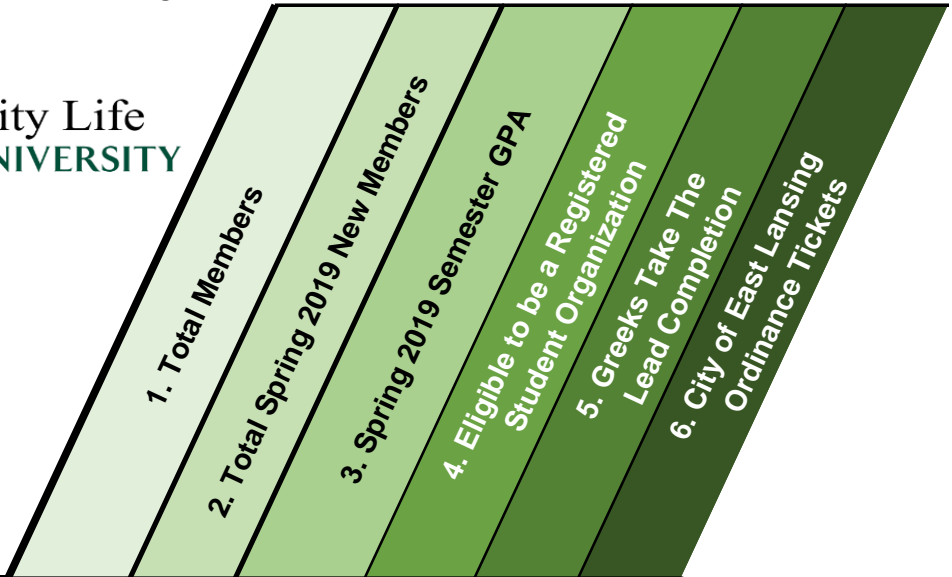

Spring 2019 Fraternity & Sorority Community Card

- 1- Total members reported to Michigan State Fraternity & Sorority Life.
- 2- The Spring 2019 Semester Grade Point Average for each chapter.
- 3- Is eligible to be a Registered Student Organization at Michigan State University.
- 4- Full Completion of the 'Greeks Take The Lead' mandatory workshops on sexual violence.
- 5- City Ordinance tickets issued by the City of East Lansing.

Fraternity & Sorority Life
MICHIGAN STATE UNIVERSITY

The Fraternity & Sorority Community Card shows a snapshot of key measures for each chapter in the governing councils: Interfraternity Council (IFC), Multicultural Greek Council (MGC), National Pan-Hellenic Council (NPHC) and Panhellenic Council (PC). The data is gathered from reporting by each chapter and council.

	1. Total Members	2. Total Spring 2019 New Members	3. Spring 2019 Semester GPA	4. Eligible to be a Registered Student Organization	5. Greeks Take The Lead Completion	6. City of East Lansing Ordinance Tickets
Iota Phi Theta	3	0	2.31	Yes	Yes	0
Kappa Alpha Psi	9	0	2.15	Yes	Yes	0
Kappa Alpha Theta	165	0	3.43	Yes	Yes	0
Kappa Delta	159	0	3.47	Yes	Yes	0
Kappa Delta Chi	3	1	2.94	Yes	Yes	0
Kappa Kappa Gamma	180	0	3.20	Yes	Yes	0
Kappa Sigma	23	2	2.89	Yes	Yes	0
Lambda Phi Epsilon	16	4	2.61	Yes	Yes	0
Lambda Theta Alpha	10	13	2.78	Yes	Yes	0
Lambda Theta Phi	7	1	2.09	Yes	Yes	0
Omega Psi Phi	2	4	1.68	Yes	Yes	0
Phi Beta Sigma	4	5	2.64	Yes	Yes	0
Phi Delta Theta	62	14	3.00	Yes	Yes	0
Phi Gamma Delta (FIJ)	122	15	3.04	Yes	Yes	0
Phi Iota Alpha	5	0	3.41	Yes	Yes	0
Phi Kappa Psi	93	16	2.99	Yes	Yes	0
Phi Kappa Sigma	32	5	2.92	Yes	Yes	1
Phi Kappa Tau	32	6	2.68	Yes	Yes	0
Pi Beta Phi	132	0	3.23	Yes	Yes	0
Pi Kappa Alpha	112	9	2.68	No	No	0
Pi Kappa Phi	85	18	2.90	Yes	Yes	0

Total Fraternity & Sorority Members : 4,071
All Fraternity & Sorority Community – average spring 2019 Semester GPA: 3.14

Total Chapters Spring 2019-61
Fraternities-38; Sororities-23
IFC-28; MGC-10; NPHC-9; PC-14