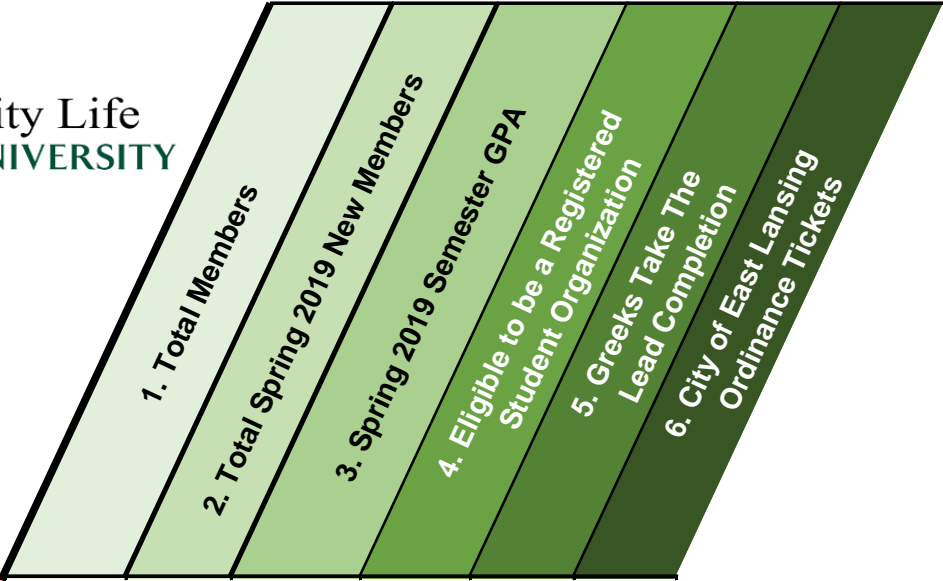

Spring 2019 Fraternity & Sorority Community Card

- 1- Total members reported to Michigan State Fraternity & Sorority Life.
- 2- The Spring 2019 Semester Grade Point Average for each chapter.
- 3- Is eligible to be a Registered Student Organization at Michigan State University.
- 4- Full Completion of the 'Greeks Take The Lead' mandatory workshops on sexual violence.
- 5- City Ordinance tickets issued by the City of East Lansing.

Fraternity & Sorority Life
MICHIGAN STATE UNIVERSITY

The Fraternity & Sorority Community Card shows a snapshot of key measures for each chapter in the governing councils: Interfraternity Council (IFC), Multicultural Greek Council (MGC), National Pan-Hellenic Council (NPHC) and Panhellenic Council (PC). The data is gathered from reporting by each chapter and council.

Chapters not active at MSU (as of Spring 2018)
Lambda Chi Alpha
Sigma Chi
Sigma Phi Epsilon
Delta Chi