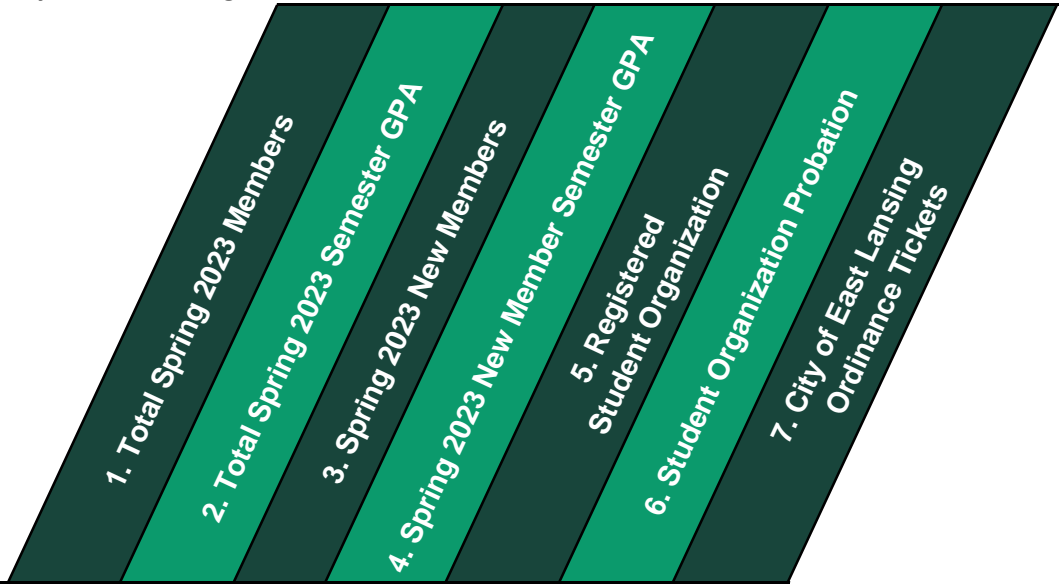

MICHIGAN STATE UNIVERSITY

Spring 2023 Fraternity & Sorority Community Card

Multicultural Greek Council

- 1- Total members reported to Michigan State Fraternity & Sorority Life.
- 2- The Spring 2023 Semester Grade Point Average for each chapter.
- 3- Total number of Spring 2023 New Members. N/A= Under 3 members.
- 4- The Spring 2023 Semester Grade Point Average for New Members.
- 5- Is a Registered Student Organization at Michigan State University. PROB = on RSO probation.
- 6- On Student Organization Probation by MSU/Office of Student Support and Accountability
- 7- City Ordinance tickets shared by the City of East Lansing.

	1. Total Spring 2023 Members	2. Total Spring 2023 Semester GPA	3. Spring 2023 New Members	4. Spring 2023 New Member Semester GPA	5. Registered Student Organization	6. Student Organization Probation	7. City of East Lansing Ordinance Tickets
alpha Kappa Delta Phi	31	3.86	0	N/A	Yes	TRA	TRA
Delta Tau Lamda	5	2.81	0	N/A	Yes	No	0
Kappa Delta Chi	7	2.49	2	N/A	Yes	No	0
Lambda Phi Epsilon	0	0.00	0	0.00	PROB	No	0
Lambda Theta Alpha	12	2.66	6	2.59	Yes	No	0
Lambda Theta Phi	6	3.35	4	3.18	No	No	No
Phi Iota Alpha	12	2.84	0	N/A	Yes	No	0
Sigma Lambda Beta	17	3.29	8	3.56	Yes	No	No
Sigma Lambda Gamma	13	3.07	6	3.00	Yes	No	No
TOTAL	103	3.64	26	3.66			0