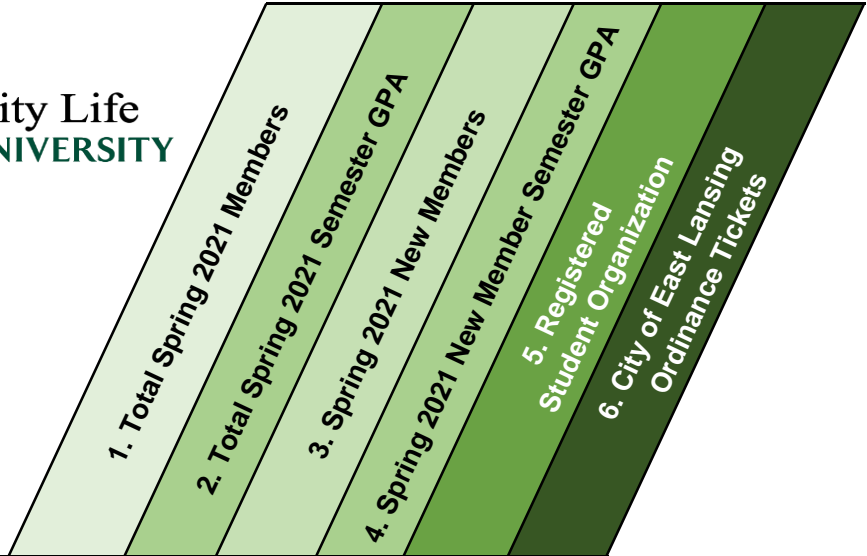

Spring 2021 Fraternity & Sorority Community Card

- 1- Total members reported to Michigan State Fraternity & Sorority Life.
- 2- The Spring 2021 Semester Grade Point Average for each chapter.
- 3- Total number of Spring 2021 New Members.
- 4- The Spring 2021 Semester Grade Point Average for New Members.
- 5- Is a Registered Student Organization at Michigan State University. *All chapters are eligible for the 2020-2021 academic year.
- 6- City Ordinance tickets shared by the City of East Lansing.

Fraternity & Sorority Life MICHIGAN STATE UNIVERSITY

The Fraternity & Sorority Community Card shows a snapshot of key measures for each chapter in the governing councils: Interfraternity Council (IFC), Multicultural Greek Council (MGC), National Pan-Hellenic Council (NPHC) and Panhellenic Council (PC). The data is gathered from reporting by each chapter and council.

	1. Total Spring 2021 Members	2. Total Spring 2021 Semester GPA	3. Spring 2021 New Members	4. Spring 2021 New Member Semester GPA	5. Registered Student Organization	6. City of East Lansing Ordinance Tickets
Alpha Chi Omega	167	3.75	13	3.75	Y	0
Alpha Epsilon Pi	99	3.62	14	3.55	Y	0
Alpha Gamma Rho	26	3.40	N/A	4.00	Y	1
Alpha Kappa Alpha	87	3.59	48	3.64	Y	0
alpha Kappa Delta Phi	27	3.70	6	3.78	Y	0
Alpha Kappa Psi	106	3.77	11	3.68	Y	0
Alpha Omicron Pi	96	3.67	7	3.61	Y	0
Alpha Phi	170	3.68	4	3.70	N	0
Alpha Phi Alpha	17	3.38	N/A	3.50	Y	0
Alpha Phi Gamma	27	3.71	8	3.73	Y	0
Alpha Sigma Phi	134	3.56	27	3.55	Y	0
Alpha Xi Delta	159	3.78	20	3.63	N	0
Beta Theta Pi	59	3.56	7	3.62	N	0
Chi Omega	155	3.74	N/A	N/A	Y	0
Delta Gamma	165	3.73	7	3.60	Y	0
Delta Kappa Epsilon	119	3.59	15	3.65	N	0
Delta Lambda Phi	4	3.92	N/A	N/A	Y	0
Delta Sigma Phi	100	3.67	16	3.63	N	1
Delta Sigma Theta	44	3.47	26	3.54	Y	0
Delta Tau Lambda	11	3.52	5	3.39	Y	0
FarmHouse	18	3.64	3	3.88	Y	0
Gamma Phi Beta	169	3.72	25	3.70	Y	0
Iota Phi Theta	1	N/A	N/A	N/A	N	0