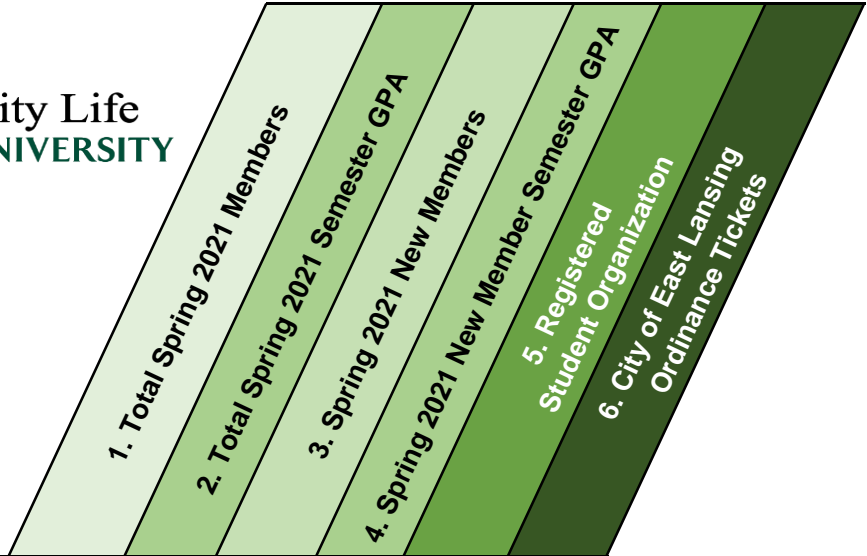

All Spring 2021 New Members: 546

Spring 2021 Fraternity & Sorority Community Card

- 1- Total members reported to Michigan State Fraternity & Sorority Life.
- 2- The Spring 2021 Semester Grade Point Average for each chapter.
- 3- Total number of Spring 2021 New Members.
- 4- The Spring 2021 Semester Grade Point Average for New Members.
- 5- Is a Registered Student Organization at Michigan State University. *All chapters are eligible for the 2020-2021 academic year.
- 6- City Ordinance tickets shared by the City of East Lansing.

Fraternity & Sorority Life MICHIGAN STATE UNIVERSITY

The Fraternity & Sorority Community Card shows a snapshot of key measures for each chapter in the governing councils: Interfraternity Council (IFC), Multicultural Greek Council (MGC), National Pan-Hellenic Council (NPHC) and Panhellenic Council (PC). The data is gathered from reporting by each chapter and council.