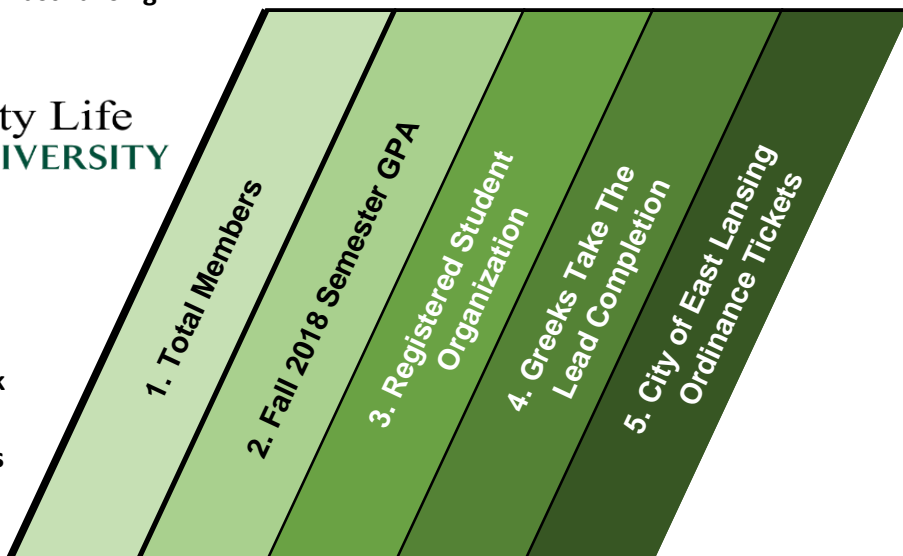

Fall 2018 Fraternity Sorority Community Card

- 1- Total members reported to Michigan State Fraternity & Sorority Life.
- 2- The Fall 2018 Semester Grade Point Average for each chapter.
- 3- Is a Registered Student Organization at Michigan State University.
- 4- Full Completion of the 'Greeks Take The Lead' mandatory workshops on sexual violence.
- 5- City Ordinance tickets issued by the City of East Lansing.

Fraternity & Sorority Life MICHIGAN STATE UNIVERSITY

The Fraternity & Sorority Community Card shows a snapshot of key measures for each chapter in the governing councils:

Interfraternity Council (IFC), Multicultural Greek Council (MGC), National Pan-Hellenic Council (NPHC) and Panhellenic Council (PC). The data is gathered from reporting by each chapter and council.