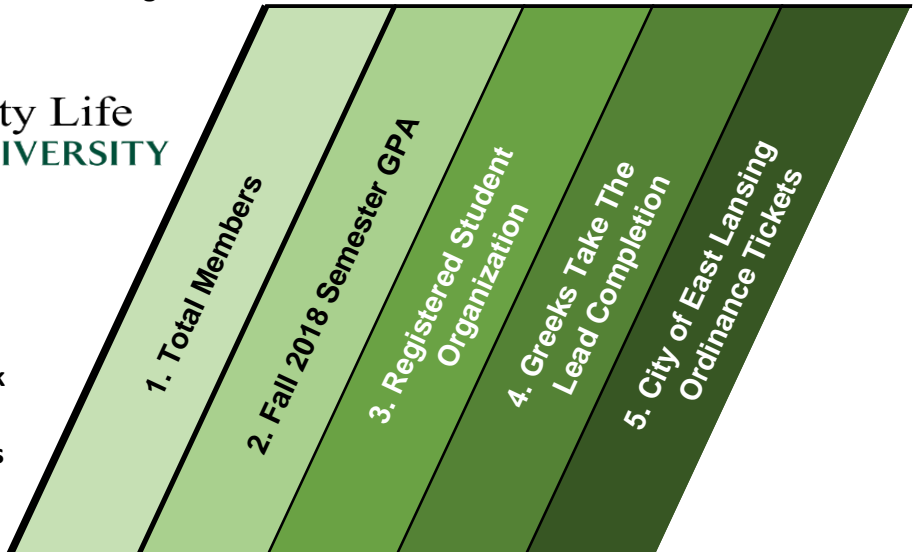

Fall 2018 Fraternity Sorority Community Card

- 1- Total members reported to Michigan State Fraternity & Sorority Life.
- 2- The Fall 2018 Semester Grade Point Average for each chapter.
- 3- Is a Registered Student Organization at Michigan State University.
- 4- Full Completion of the 'Greeks Take The Lead' mandatory workshops on sexual violence.
- 5- City Ordinance tickets issued by the City of East Lansing.

Fraternity & Sorority Life MICHIGAN STATE UNIVERSITY

The Fraternity & Sorority Community Card shows a snapshot of key measures for each chapter in the governing councils:

Interfraternity Council (IFC), Multicultural Greek Council (MGC), National Pan-Hellenic Council (NPHC) and Panhellenic Council (PC). The data is gathered from reporting by each chapter and council.

	1. Total Members	2. Fall 2018 Semester GPA	3. Registered Student Organization	4. Greeks Take The Lead Completion	5. City of East Lansing Ordinance Tickets
Sigma Delta Tau	153	3.230	Yes	Yes	0
Sigma Gamma Rho	7	3.030	Yes	Yes	0
Sigma Kappa	160	3.300	Yes	Yes	0
Sigma Lambda Beta	7	2.430	Yes	Yes	0
Sigma Lambda Gamma	20	2.990	Yes	Yes	0
Sigma Nu	169	3.040	Yes	Yes	1
Sigma Pi	104	3.040	No	No	0
Sigma Sigma Rho	3	1.760	Yes	Yes	0
Sigma Tau Gamma	36	2.740	Yes	Yes	0
Tau Kappa Epsilon	29	2.760	Yes	Yes	0
Theta Chi	98	2.920	No	No	1
Theta Delta Chi	44	2.790	No	No	1
Triangle	62	2.760	Yes	Yes	0
Zeta Phi Beta	4	3.240	Yes	Yes	0
Zeta Psi	49	2.910	No	No	2
Zeta Tau Alpha	170	3.360	Yes	Yes	0

Chapters not active at MSU (as of Fall 2018)
Alpha Phi Gamma - Back Fall 2019
Lambda Chi Alpha
Sigma Chi
Sigma Phi Epsilon

Total members : 4,775
All Fraternity & Sorority Community – average fall Semester GPA: 3.16

Total MSU Chapters Fall 2018-62
Fraternities-38; Sororities-24
IFC-28; MGC-11; NPHC-9; PC-14