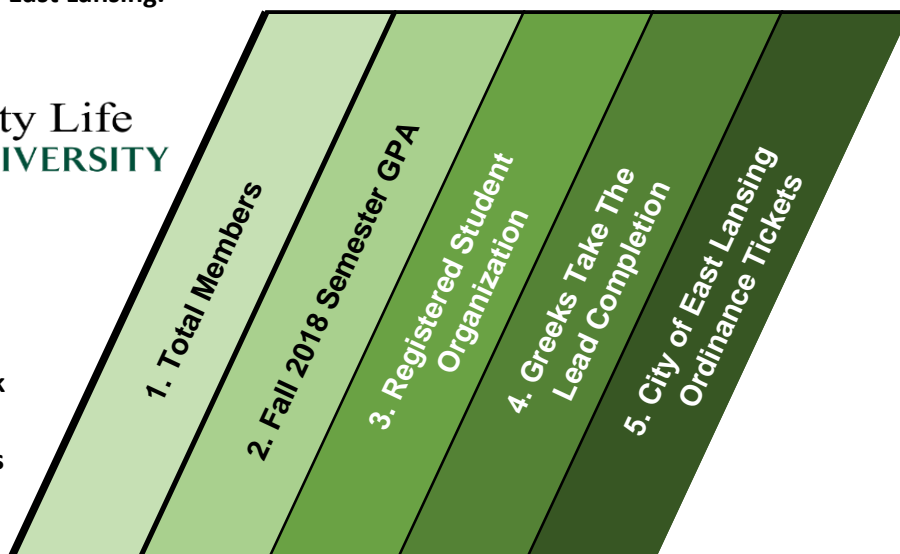

Fall 2018 Fraternity Sorority Community Card

- 1- Total members reported to Michigan State Fraternity & Sorority Life.
- 2- The Fall 2018 Semester Grade Point Average for each chapter.
- 3- Is a Registered Student Organization at Michigan State University.
- 4- Full Completion of the 'Greeks Take The Lead' mandatory workshops on sexual violence.
- 5- City Ordinance tickets issued by the City of East Lansing.

Fraternity & Sorority Life MICHIGAN STATE UNIVERSITY

The Fraternity & Sorority Community Card shows a snapshot of key measures for each chapter in the governing councils:

Interfraternity Council (IFC), Multicultural Greek Council (MGC), National Pan-Hellenic Council (NPHC) and Panhellenic Council (PC). The data is gathered from reporting by each chapter and council.

	1. Total Members	2. Fall 2018 Semester GPA	3. Registered Student Organization	4. Greeks Take The Lead Completion	5. City of East Lansing Ordinance Tickets
Kappa Alpha Theta	183	3.520	Yes	Yes	0
Kappa Delta	170	3.400	Yes	Yes	0
Kappa Delta Chi	8	2.980	Yes	Yes	0
Kappa Kappa Gamma	181	3.370	No	No	0
Kappa Sigma	26	2.990	Yes	Yes	0
Lambda Phi Epsilon	16	2.540	Yes	Yes	0
Lambda Theta Alpha	14	2.980	Yes	Yes	0
Lambda Theta Phi	9	2.740	Yes	Yes	0
Omega Psi Phi	3	2.410	Yes	Yes	0
Phi Beta Sigma	3	3.530	Yes	Yes	0
Phi Delta Theta	69	3.130	Yes	Yes	0
Phi Gamma Delta	130	3.130	No	No	0
Phi Iota Alpha	9	3.290	Yes	Yes	0
Phi Kappa Psi	106	2.920	Yes	Yes	0
Phi Kappa Sigma	34	2.750	Yes	Yes	0
Phi Kappa Tau	60	2.960	No	No	2
Pi Beta Phi	170	3.280	Yes	Yes	0
Pi Kappa Alpha	157	2.940	No	No	2
Pi Kappa Phi	97	2.930	No	No	1
Psi Upsilon	104	3.170	Yes	Yes	4
Sigma Alpha Epsilon	122	2.940	No	No	1
Sigma Alpha Mu	56	2.790	No	No	0
Sigma Beta Rho	30	3.250	No	No	0

Total members : 4,775

All Fraternity & Sorority Community – average fall Semester GPA: 3.16

Total MSU Chapters Fall 2018-62

Fraternities-38; Sororities-24

IFC-28; MGC-11; NPHC-9; PC-14