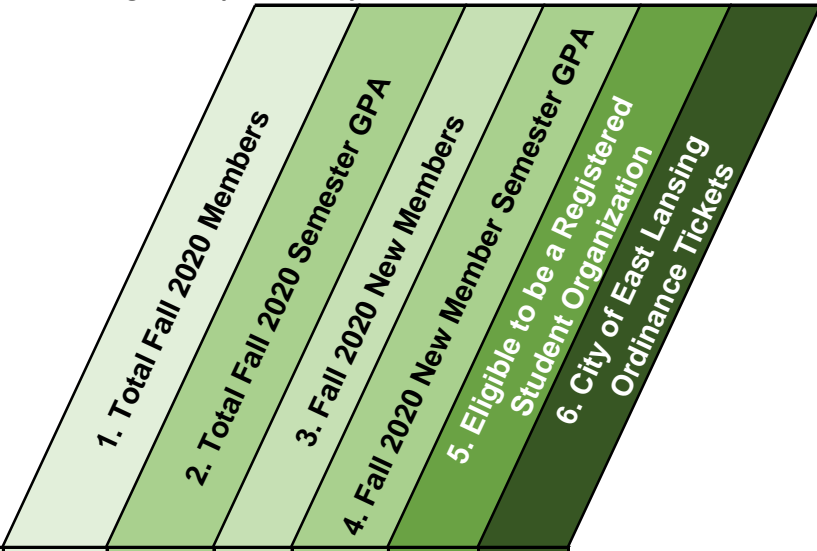

MICHIGAN STATE UNIVERSITY

Fall 2020 Fraternity & Sorority Community Card

Panhellenic Council

- 1- Total members reported to Michigan State Fraternity & Sorority Life.
- 2- The Fall 2020 Semester Grade Point Average for each chapter.
- 3- Total number of Fall 2020 New Members.
- 4- The Fall 2020 Semester Grade Point Average for New Members.
- 5- Is a Registered Student Organization at Michigan State University. All chapters are eligible for the 2020-2021 academic year.
- 6- City Ordinance tickets shared by the City of East Lansing at chapter facility.

	1. Total Fall 2020 Members	2. Total Fall 2020 Semester GPA	3. Fall 2020 New Members	4. Fall 2020 New Member Semester GPA	5. Eligible to be a Registered Student Organization	6. City of East Lansing Ordinance Tickets
Alpha Chi Omega	166	3.78	46	3.76	Y	0
Alpha Omicron Pi	105	3.59	39	3.61	Y	0
Alpha Phi	171	3.65	56	3.64	N	0
Alpha Xi Delta	144	3.73	61	3.72	N	0
Chi Omega	170	3.75	44	3.79	Y	0
Delta Gamma	164	3.74	61	3.77	Y	0
Gamma Phi Beta	162	3.73	53	3.64	N	0
Kappa Alpha Theta	164	3.77	49	3.79	Y	0
Kappa Delta	161	3.75	52	3.71	N	0
Kappa Kappa Gamma	168	3.74	44	3.72	N	0
Pi Beta Phi	164	3.71	58	3.66	Y	0
Sigma Delta Tau	155	3.76	47	3.76	Y	0
Sigma Kappa	154	3.72	54	3.71	Y	0
Zeta Tau Alpha	171	3.75	67	3.74	Y	0
TOTAL	2219	3.73	731	3.72	9	0