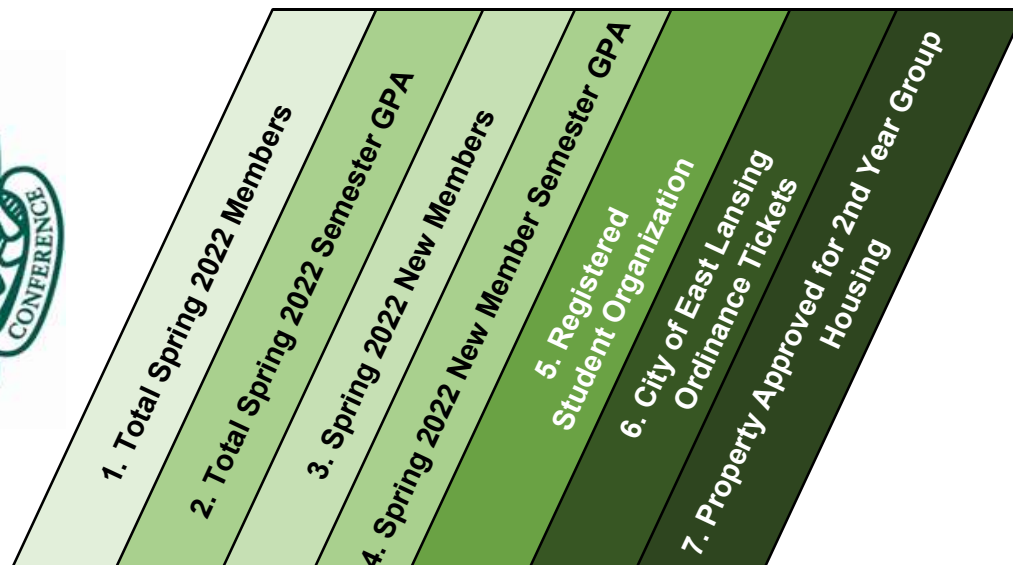

MICHIGAN STATE UNIVERSITY

Spring 2022 Fraternity & Sorority Community Card

Panhellenic Council

- 1- Total members reported to Michigan State Fraternity & Sorority Life.
- 2- The Spring 2022 Semester Grade Point Average for each chapter.
- 3- Total number of Spring 2022 New Members. N/A= Under 3 members.
- 4- The Spring 2022 Semester Grade Point Average for New Members.
- 5- Is a Registered Student Organization at Michigan State University.
- 6- City Ordinance tickets shared by the City of East Lansing.
- 7- Approved to have 2nd year students live in their facility for the 2022-2023 academic year.

	1. Total Spring 2022 Members	2. Total Spring 2022 Semester GPA	3. Spring 2022 New Members	4. Spring 2022 New Member Semester GPA	5. Registered Student Organization	6. City of East Lansing Ordinance Tickets	7. Property Approved for 2nd Year Group Housing
Alpha Chi Omega	181	3.42	11	3.25	Yes	0	Yes
Alpha Omicron Pi	79	3.12	8	3.07	Yes	0	Yes
Alpha Phi	198	3.38	0	N/A	Yes	0	Yes
Alpha Xi Delta	169	3.49	24	3.43	Yes	0	Yes
Chi Omega	163	3.57	0	N/A	Yes	0	Yes
Delta Gamma	181	3.37	17	2.94	Yes	0	Yes
Gamma Phi Beta	172	3.45	12	3.12	Yes	0	Yes
Kappa Alpha Theta	166	3.64	0	N/A	Yes	0	Yes
Kappa Delta	178	3.48	5	3.58	Yes	0	Yes
Kappa Kappa Gamma	181	3.42	0	N/A	Yes	0	Yes
Pi Beta Phi	171	3.43	12	3.42	Yes	0	Yes
Sigma Delta Tau	170	3.46	5	3.43	Yes	0	Yes
Sigma Kappa	180	3.46	11	3.49	Yes	0	Yes
Zeta Tau Alpha	185	3.22	3	3.32	Yes	0	Yes
TOTAL	2374	3.45	108	3.28		0	